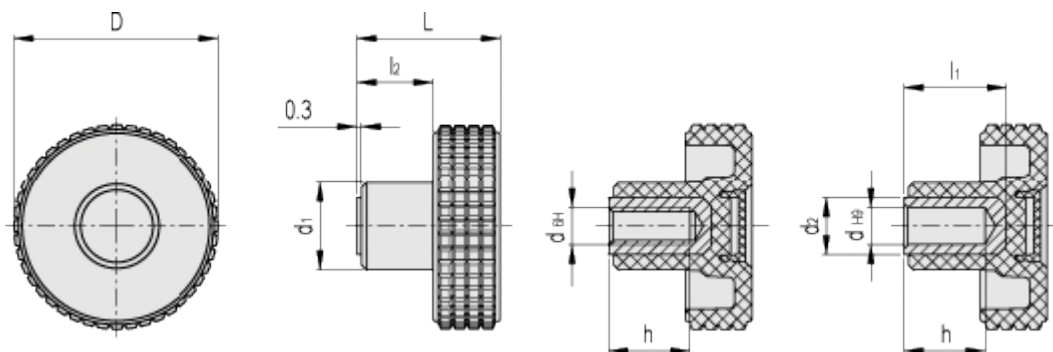

Data Sheet

Article number: 23020343262

Description: E+G Fingergreb MBT.40-B-M8-C2, orange centre cap

Measures

D	= 39.5	l2	= 12.5
d1	= 17		
d2	= -		
dH6	= M8		
dH9	= -		
h	= 13		
L	= 26.5		
l1	= -		